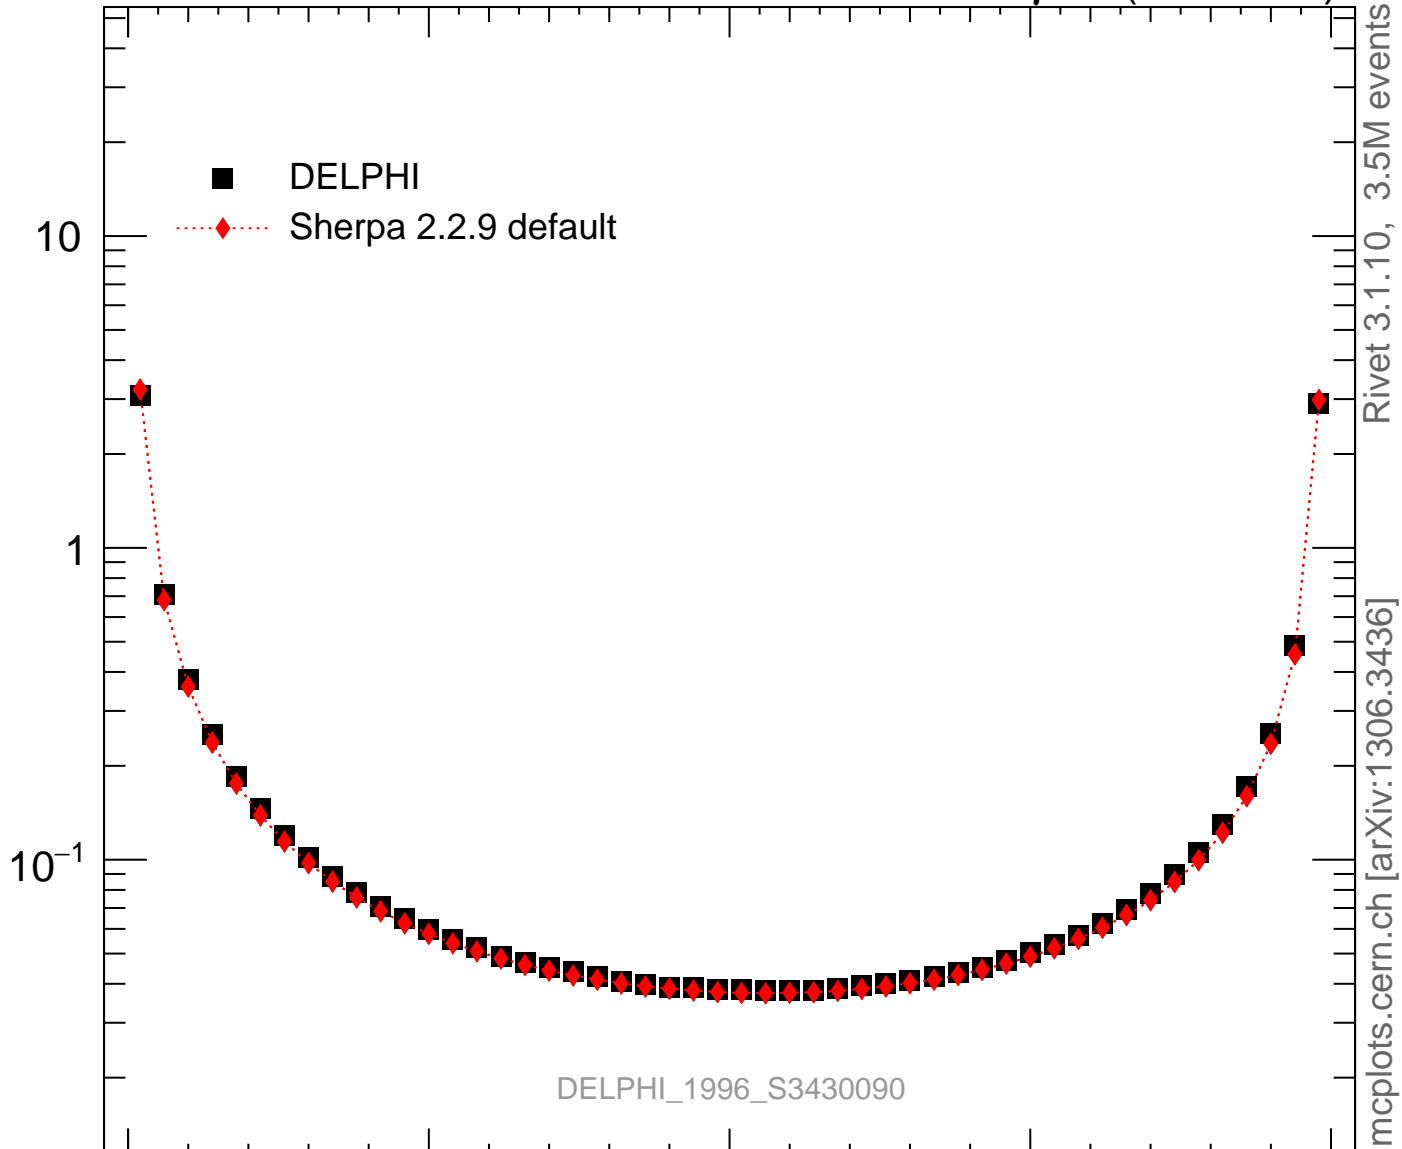

EEC

Rivet 3.1.10, 3.5M events  
mcplots.cern.ch [arXiv:1306.3436]

Ratio to DELPHI