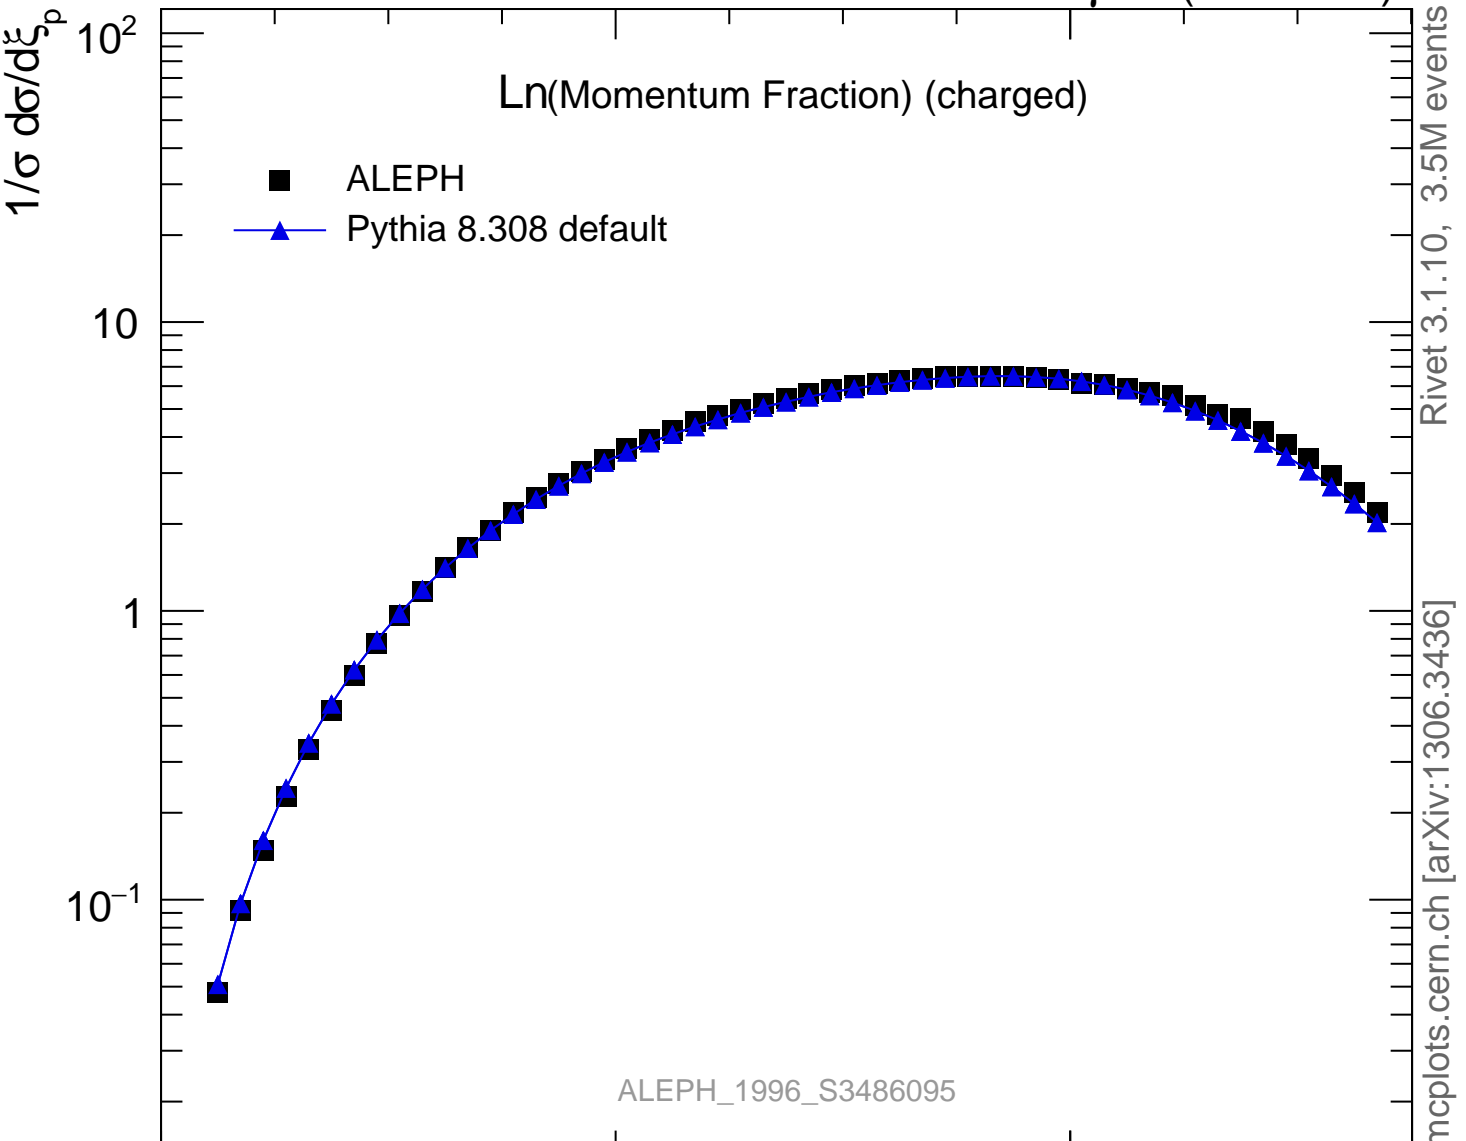

91 GeV ee

γ^*/Z (Hadronic)

Ln(Momentum Fraction) (charged)

- ALEPH
- ▲ Pythia 8.308 default

Rivet 3.1.10, 3.5M events