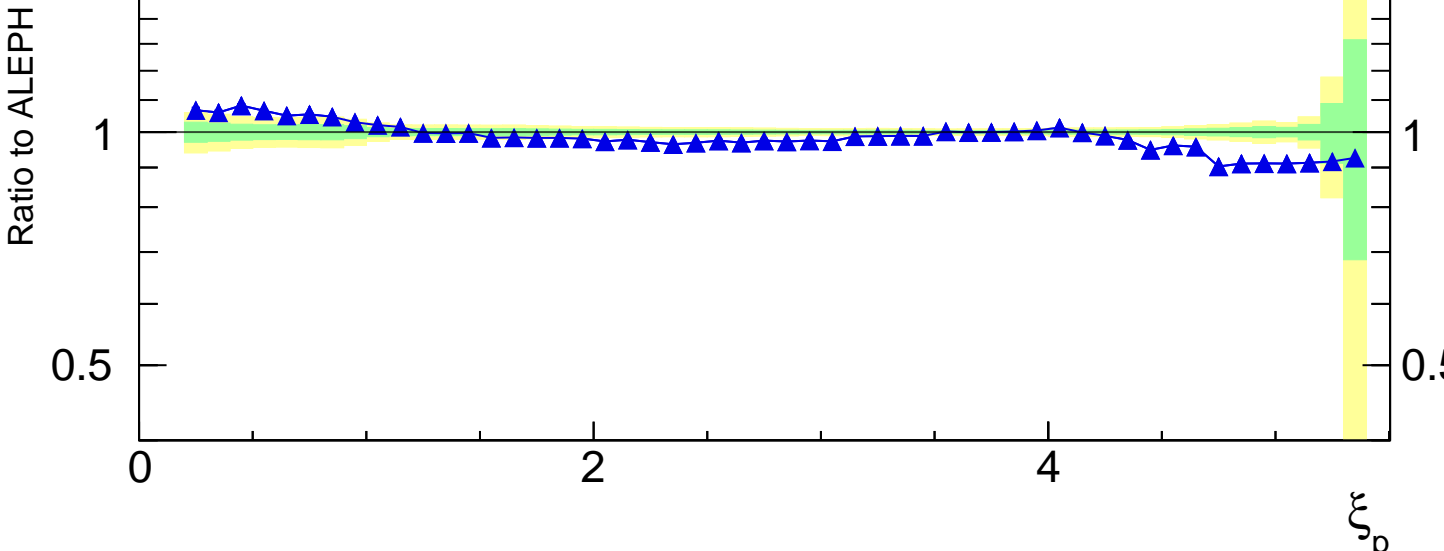

91 GeV ee

γ^*/Z (Hadronic)

Ln(Momentum Fraction) (charged)

- ALEPH
- ▲ Pythia 8.308 default

Rivet 3.1.10, 3.5M events