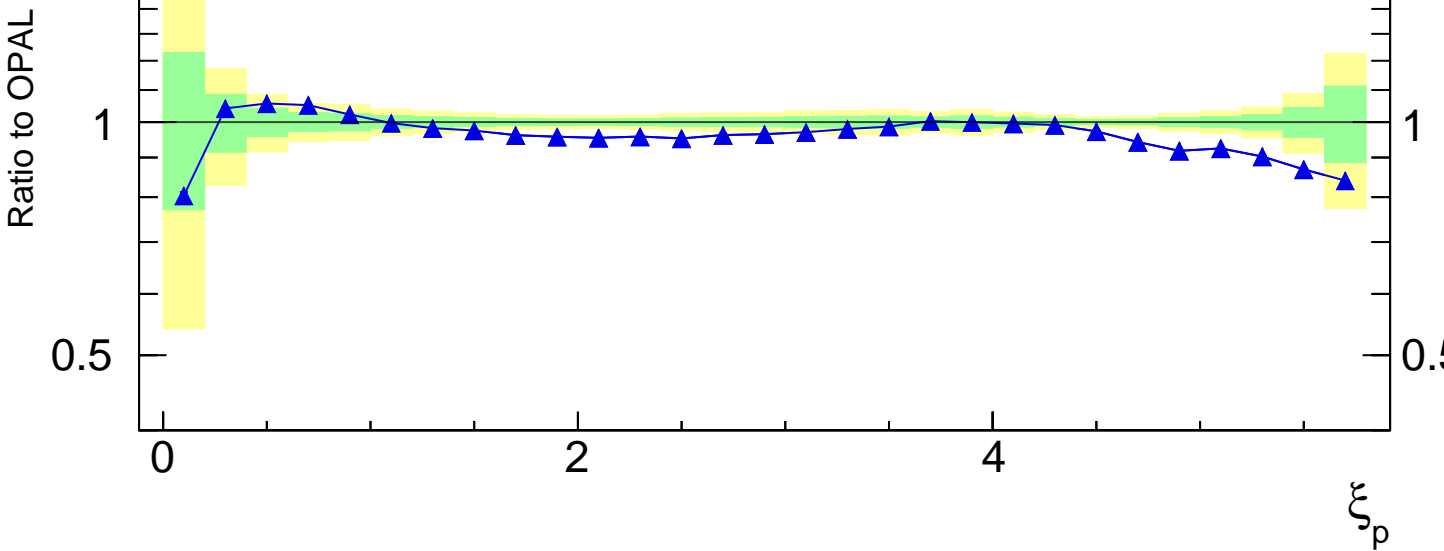

Ln(Momentum Fraction) (OPAL All events)

- OPAL
- ▲ Pythia 8.308 default

Rivet 3.1.10, 3.5M events