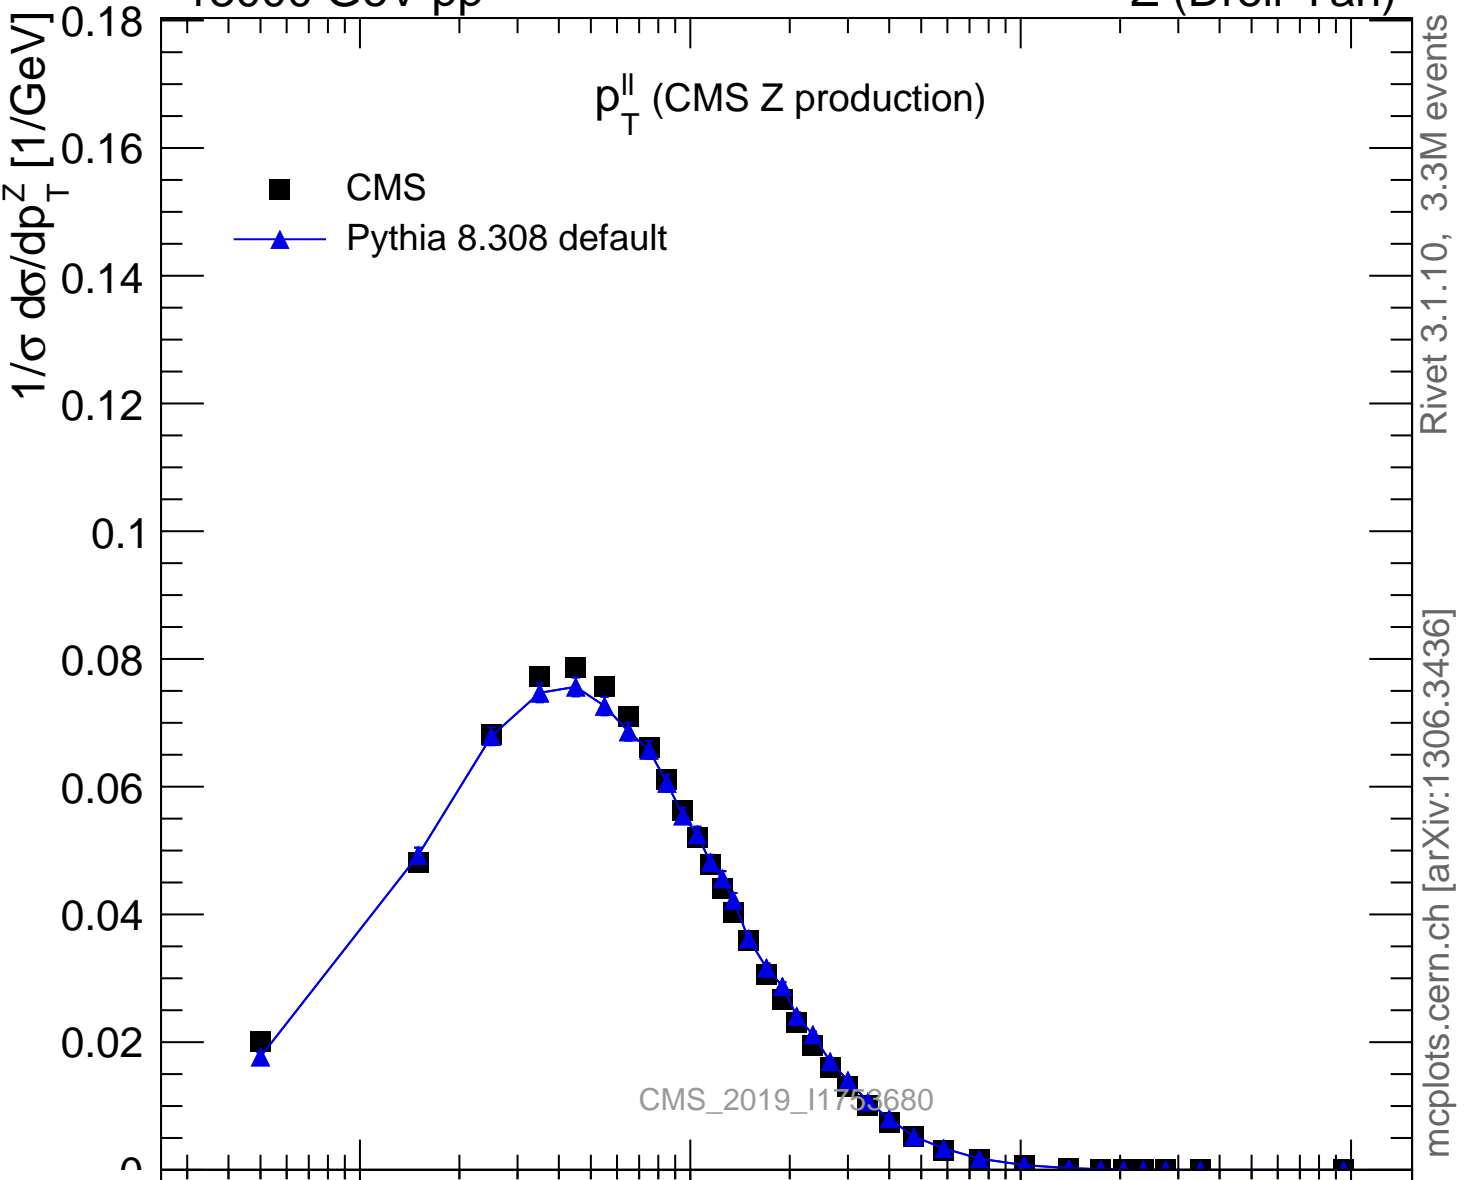

13000 GeV pp

Z (Drell-Yan)

p_T^{\parallel} (CMS Z production)

- CMS
- ▲ Pythia 8.308 default

Ratio to CMS

Rivet 3.1.10, 3.3M events
mcplots.cern.ch [arXiv:1306.3436]