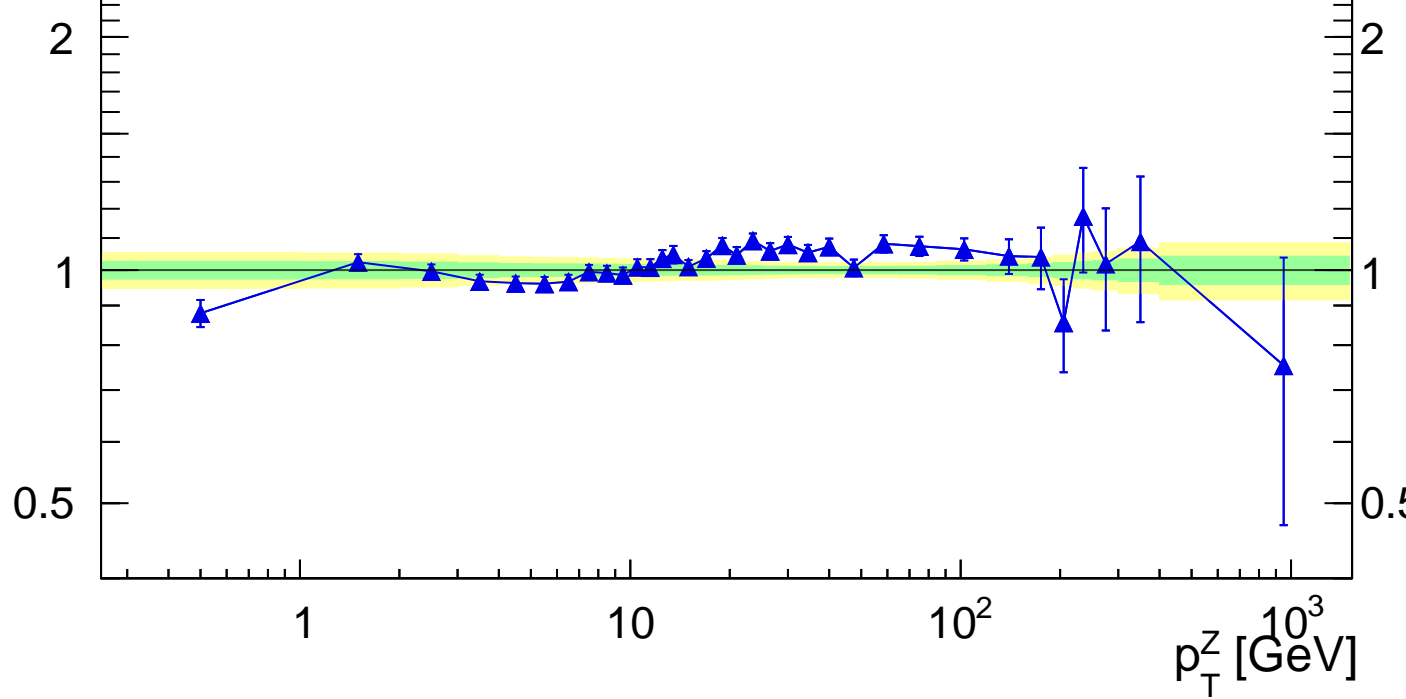

13000 GeV pp

Z (Drell-Yan)

p_T^{\parallel} (CMS Z production)

- CMS
- ▲ Pythia 8.308 default

Ratio to CMS

Rivet 3.1.10, 3.3M events
mcplots.cern.ch [arXiv:1306.3436]