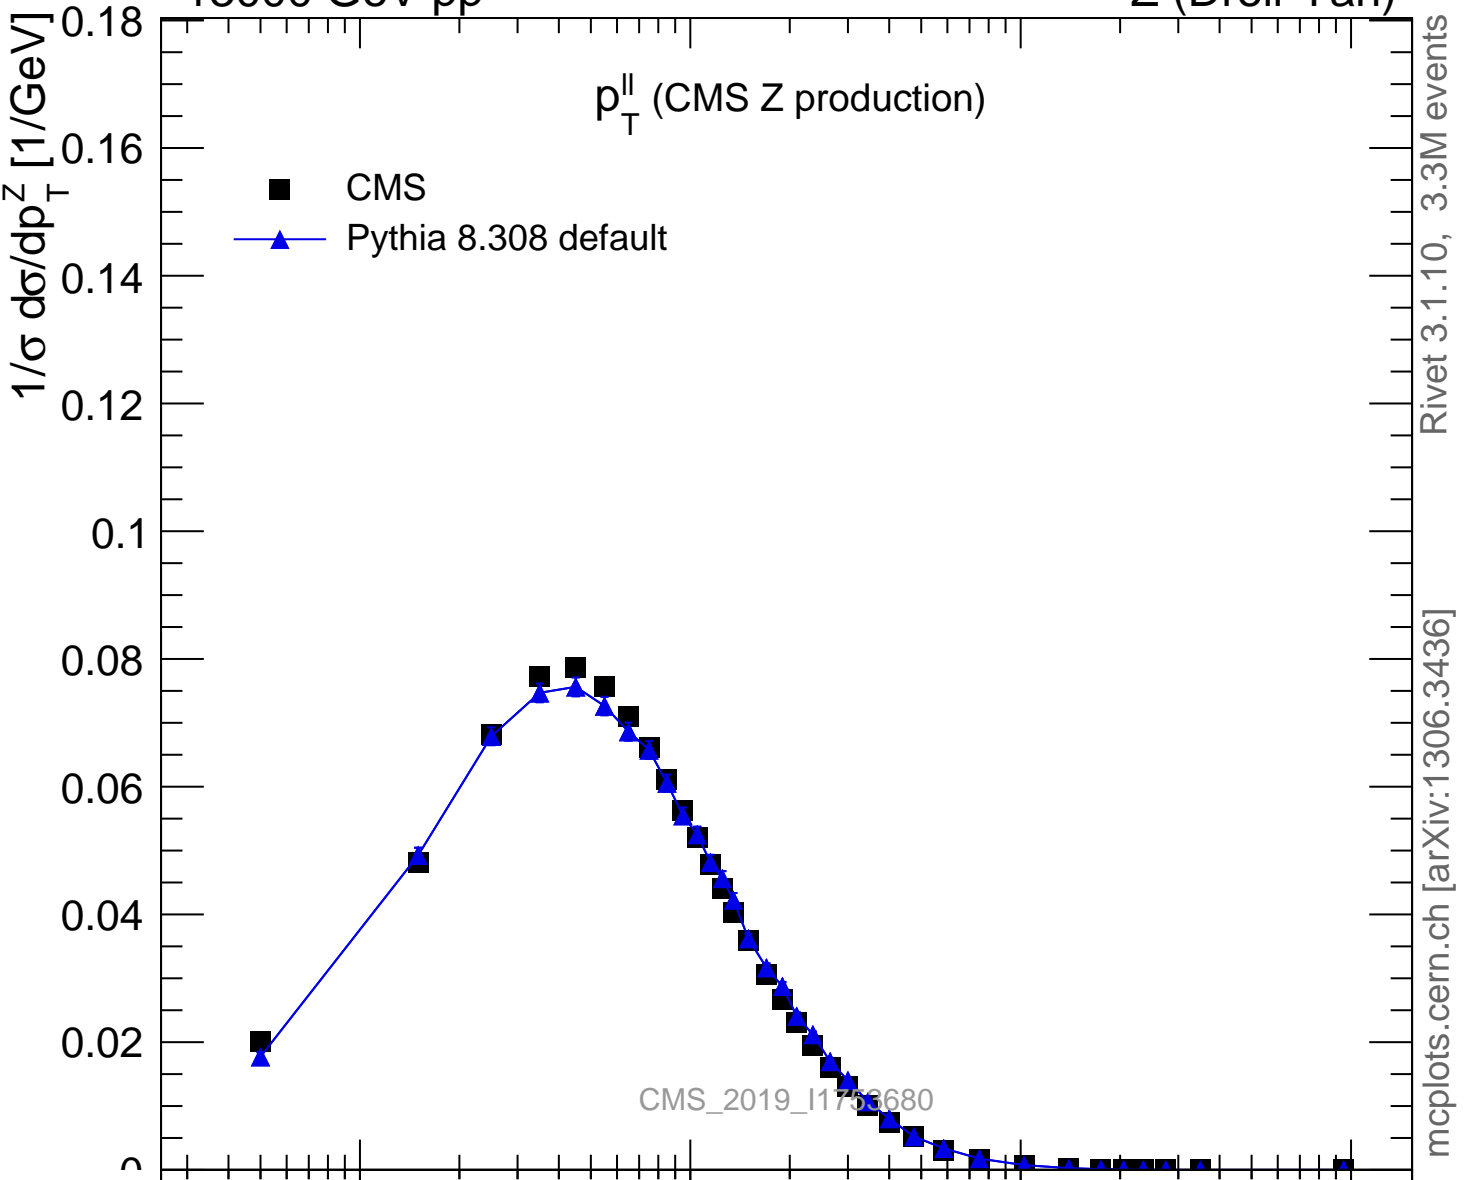

13000 GeV pp

Z (Drell-Yan)

$p_{\perp}^{\parallel}$  (CMS Z production)

- CMS
- ▲ Pythia 8.308 default

Rivet 3.1.10, 3.3M events  
mcplots.cern.ch [arXiv:1306.3436]