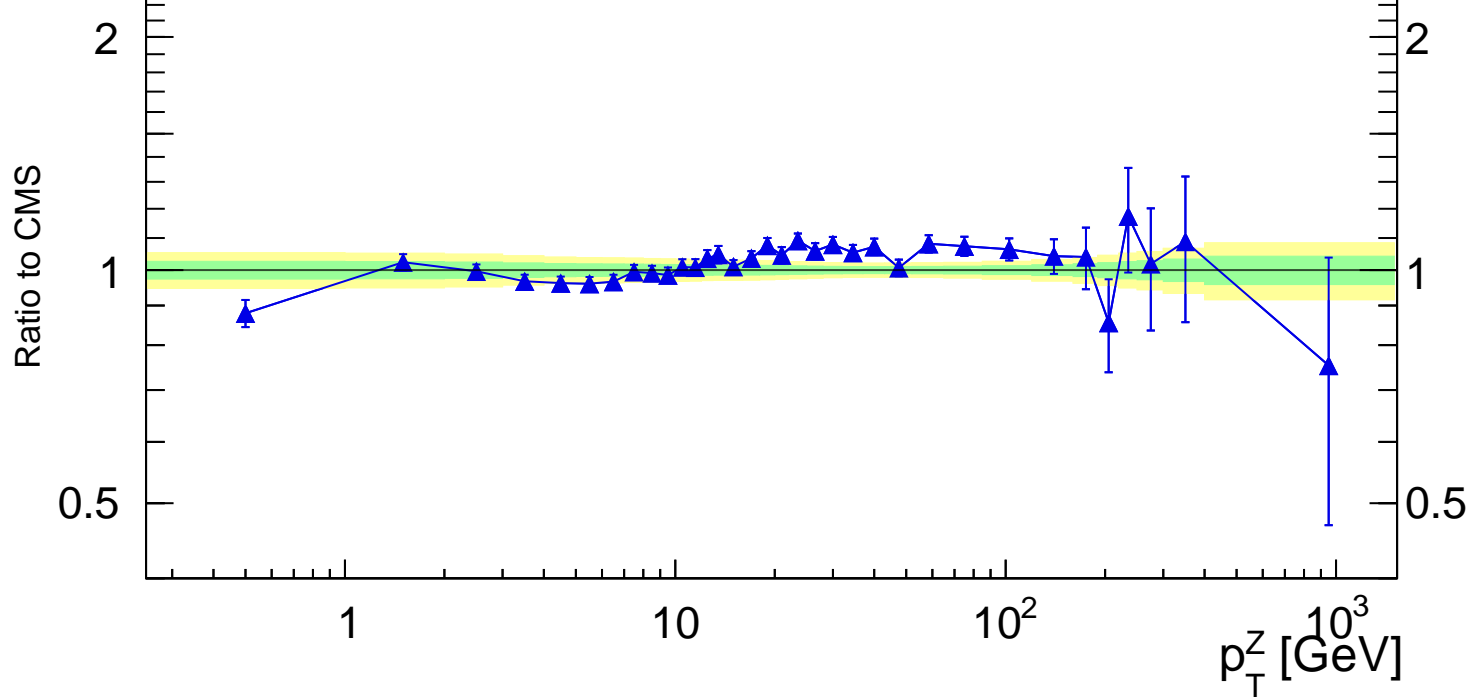

13000 GeV pp

Z (Drell-Yan)

$p_{\perp}^{\parallel}$  (CMS Z production)

- CMS
- ▲ Pythia 8.308 default

Rivet 3.1.10, 3.3M events  
mcplots.cern.ch [arXiv:1306.3436]