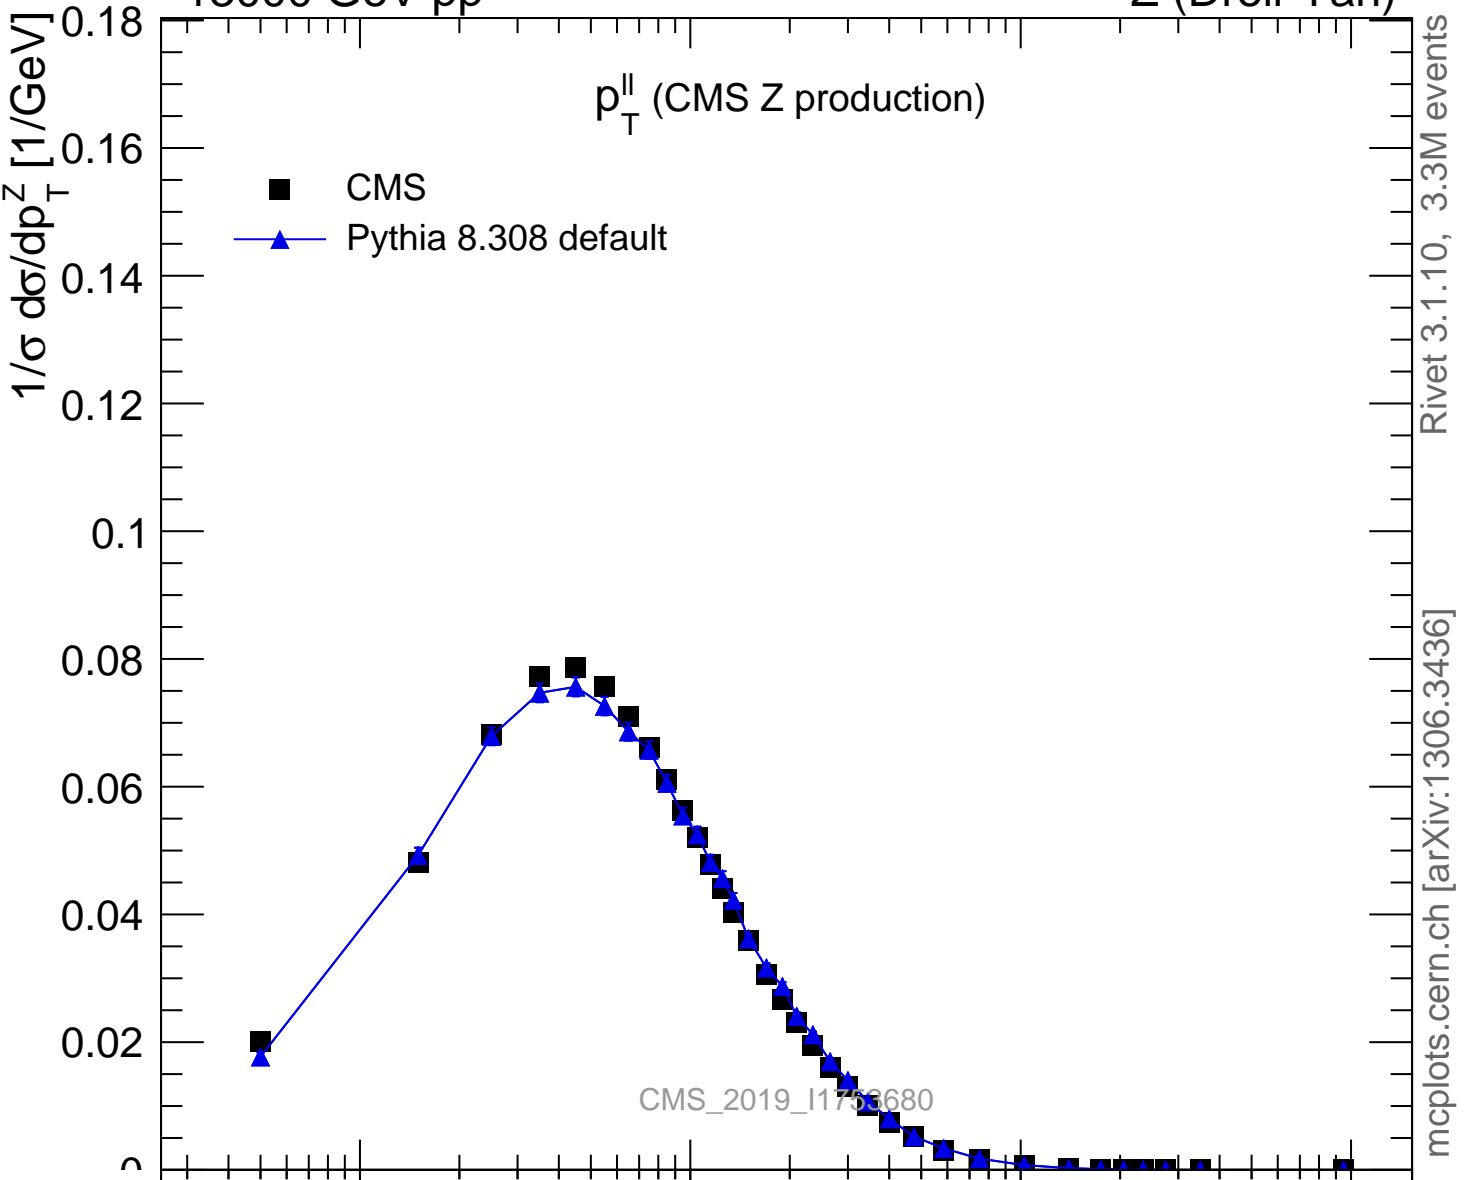

13000 GeV pp

Z (Drell-Yan)

p_{\perp}^{\parallel} (CMS Z production)

- CMS
- ▲ Pythia 8.308 default

Rivet 3.1.10, 3.3M events
mcplots.cern.ch [arXiv:1306.3436]