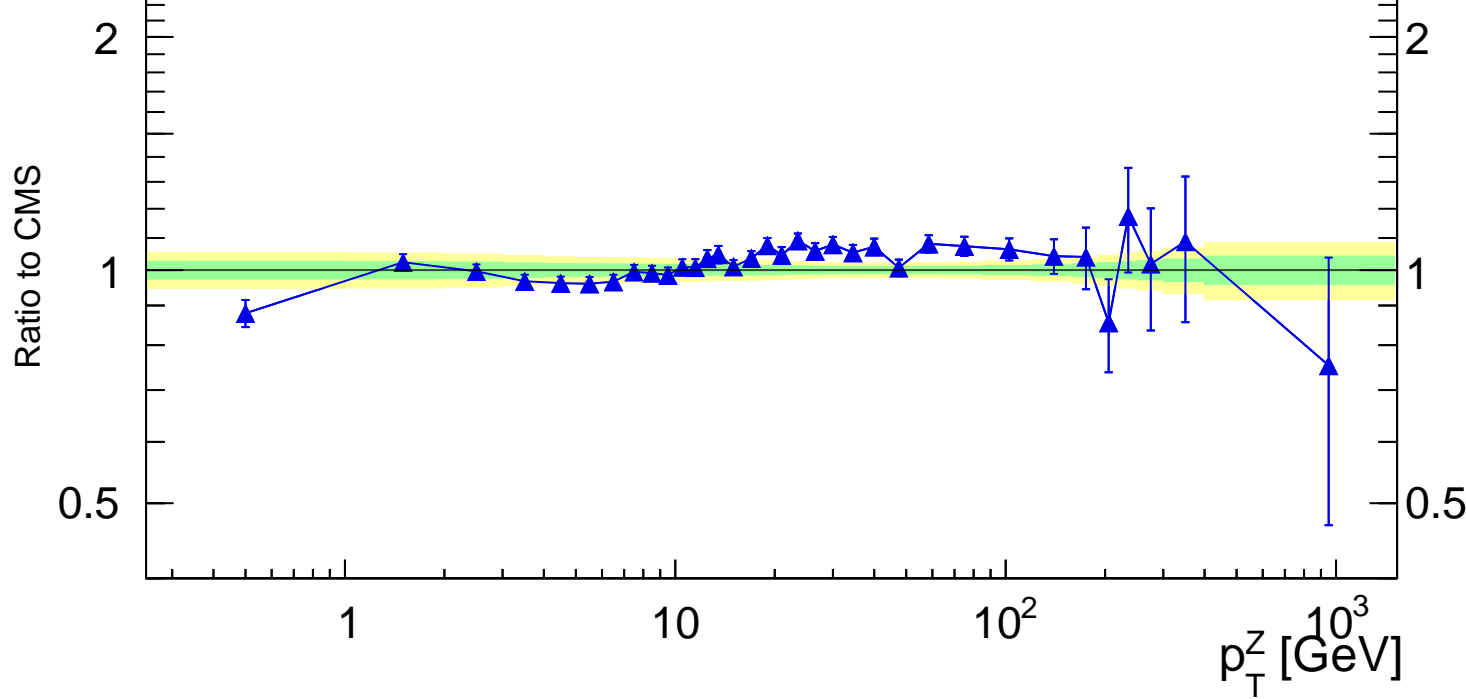

13000 GeV pp

Z (Drell-Yan)

p_{\perp}^{\parallel} (CMS Z production)

- CMS
- ▲ Pythia 8.308 default

Rivet 3.1.10, 3.3M events
mcplots.cern.ch [arXiv:1306.3436]