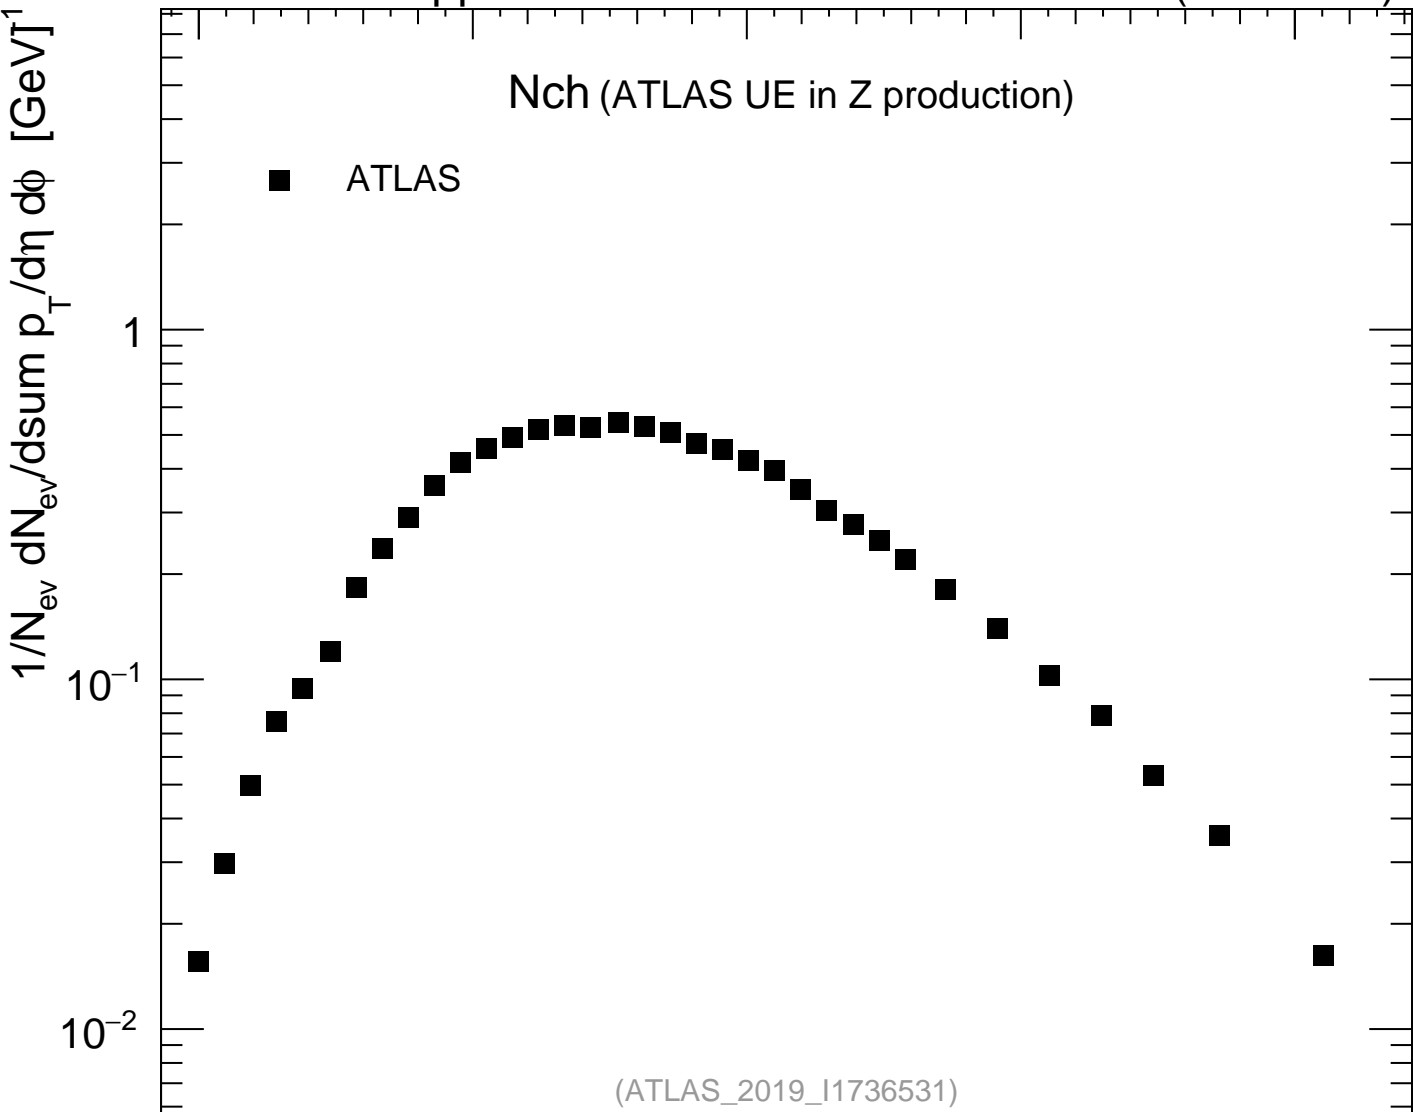

13000 GeV pp

Z (Drell-Yan)

Nch (ATLAS UE in Z production)

■ ATLAS

mcplots.cern.ch [arXiv:1306.3436]