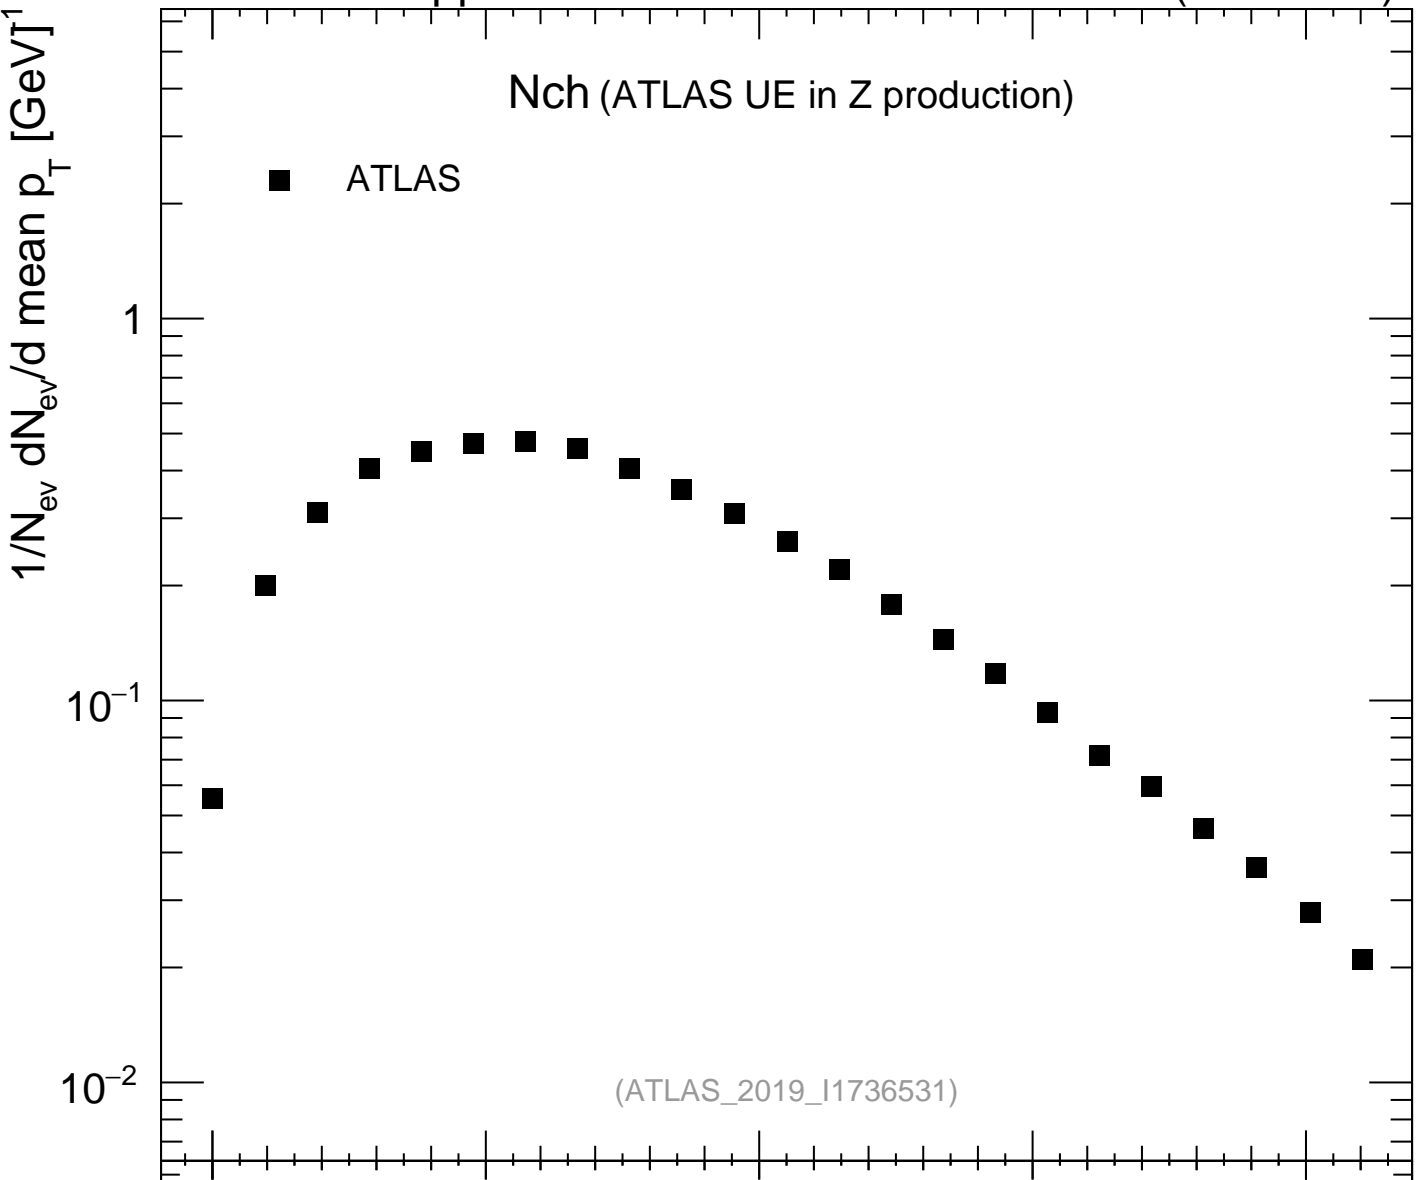

13000 GeV pp

Z (Drell-Yan)

Nch (ATLAS UE in Z production)

■ ATLAS

mcplots.cern.ch [arXiv:1306.3436]