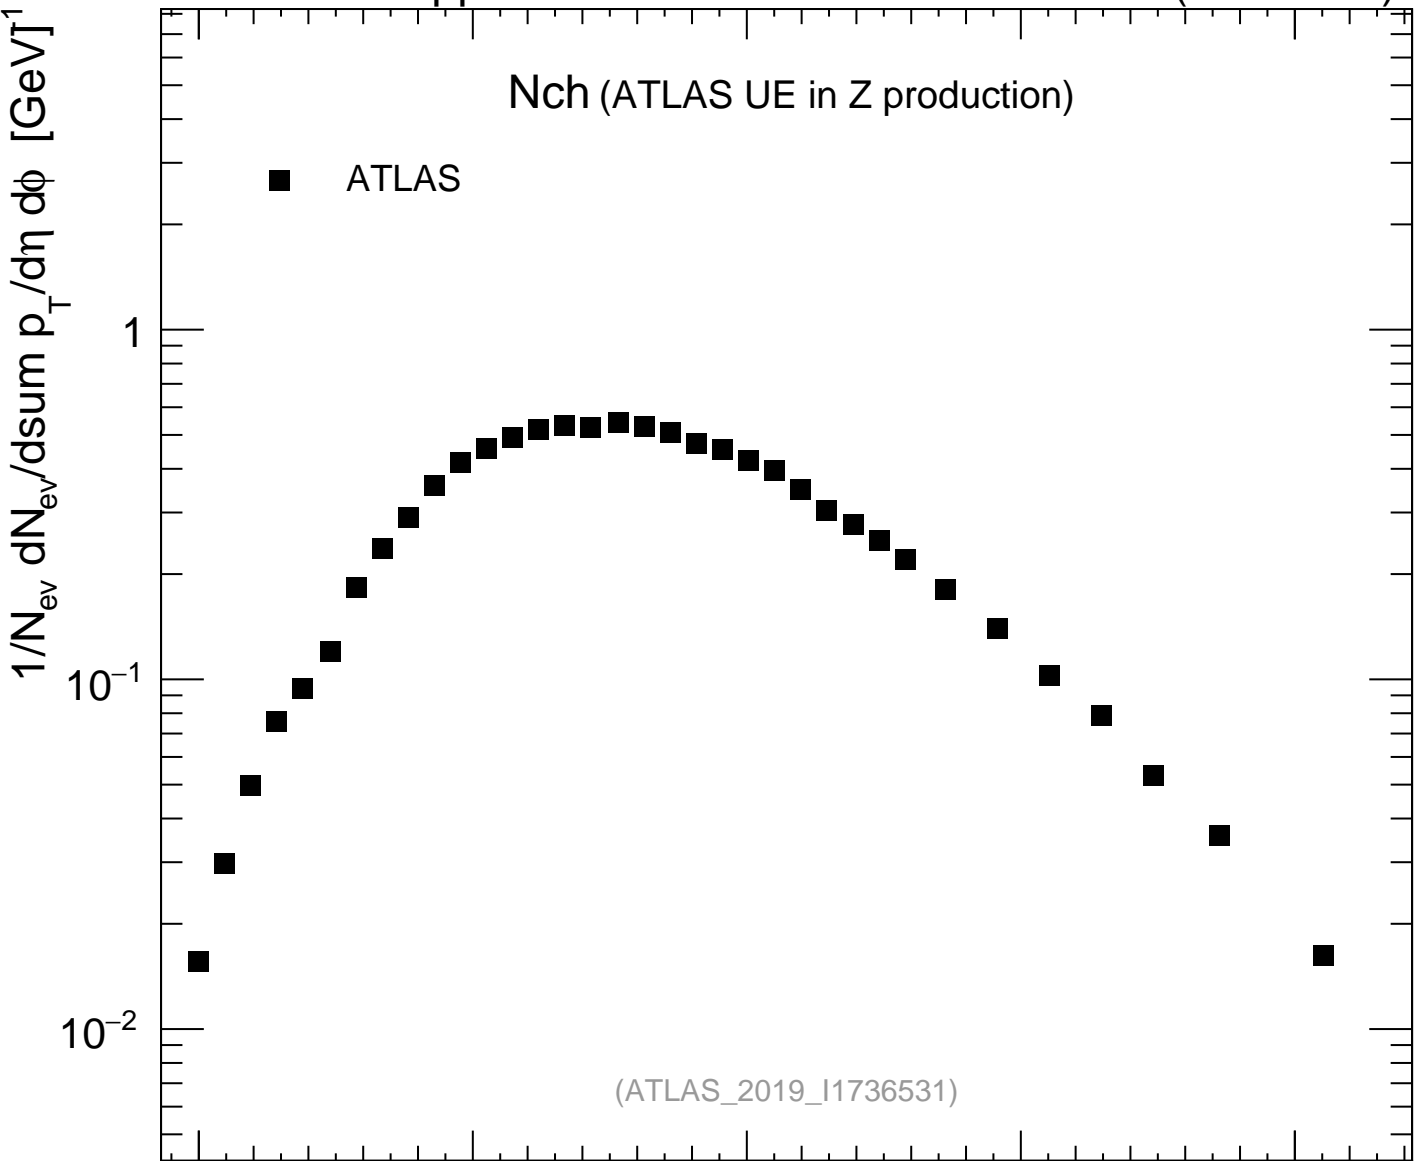

13000 GeV pp

Z (Drell-Yan)

Nch (ATLAS UE in Z production)

■ ATLAS

mcplots.cern.ch [arXiv:1306.3436]