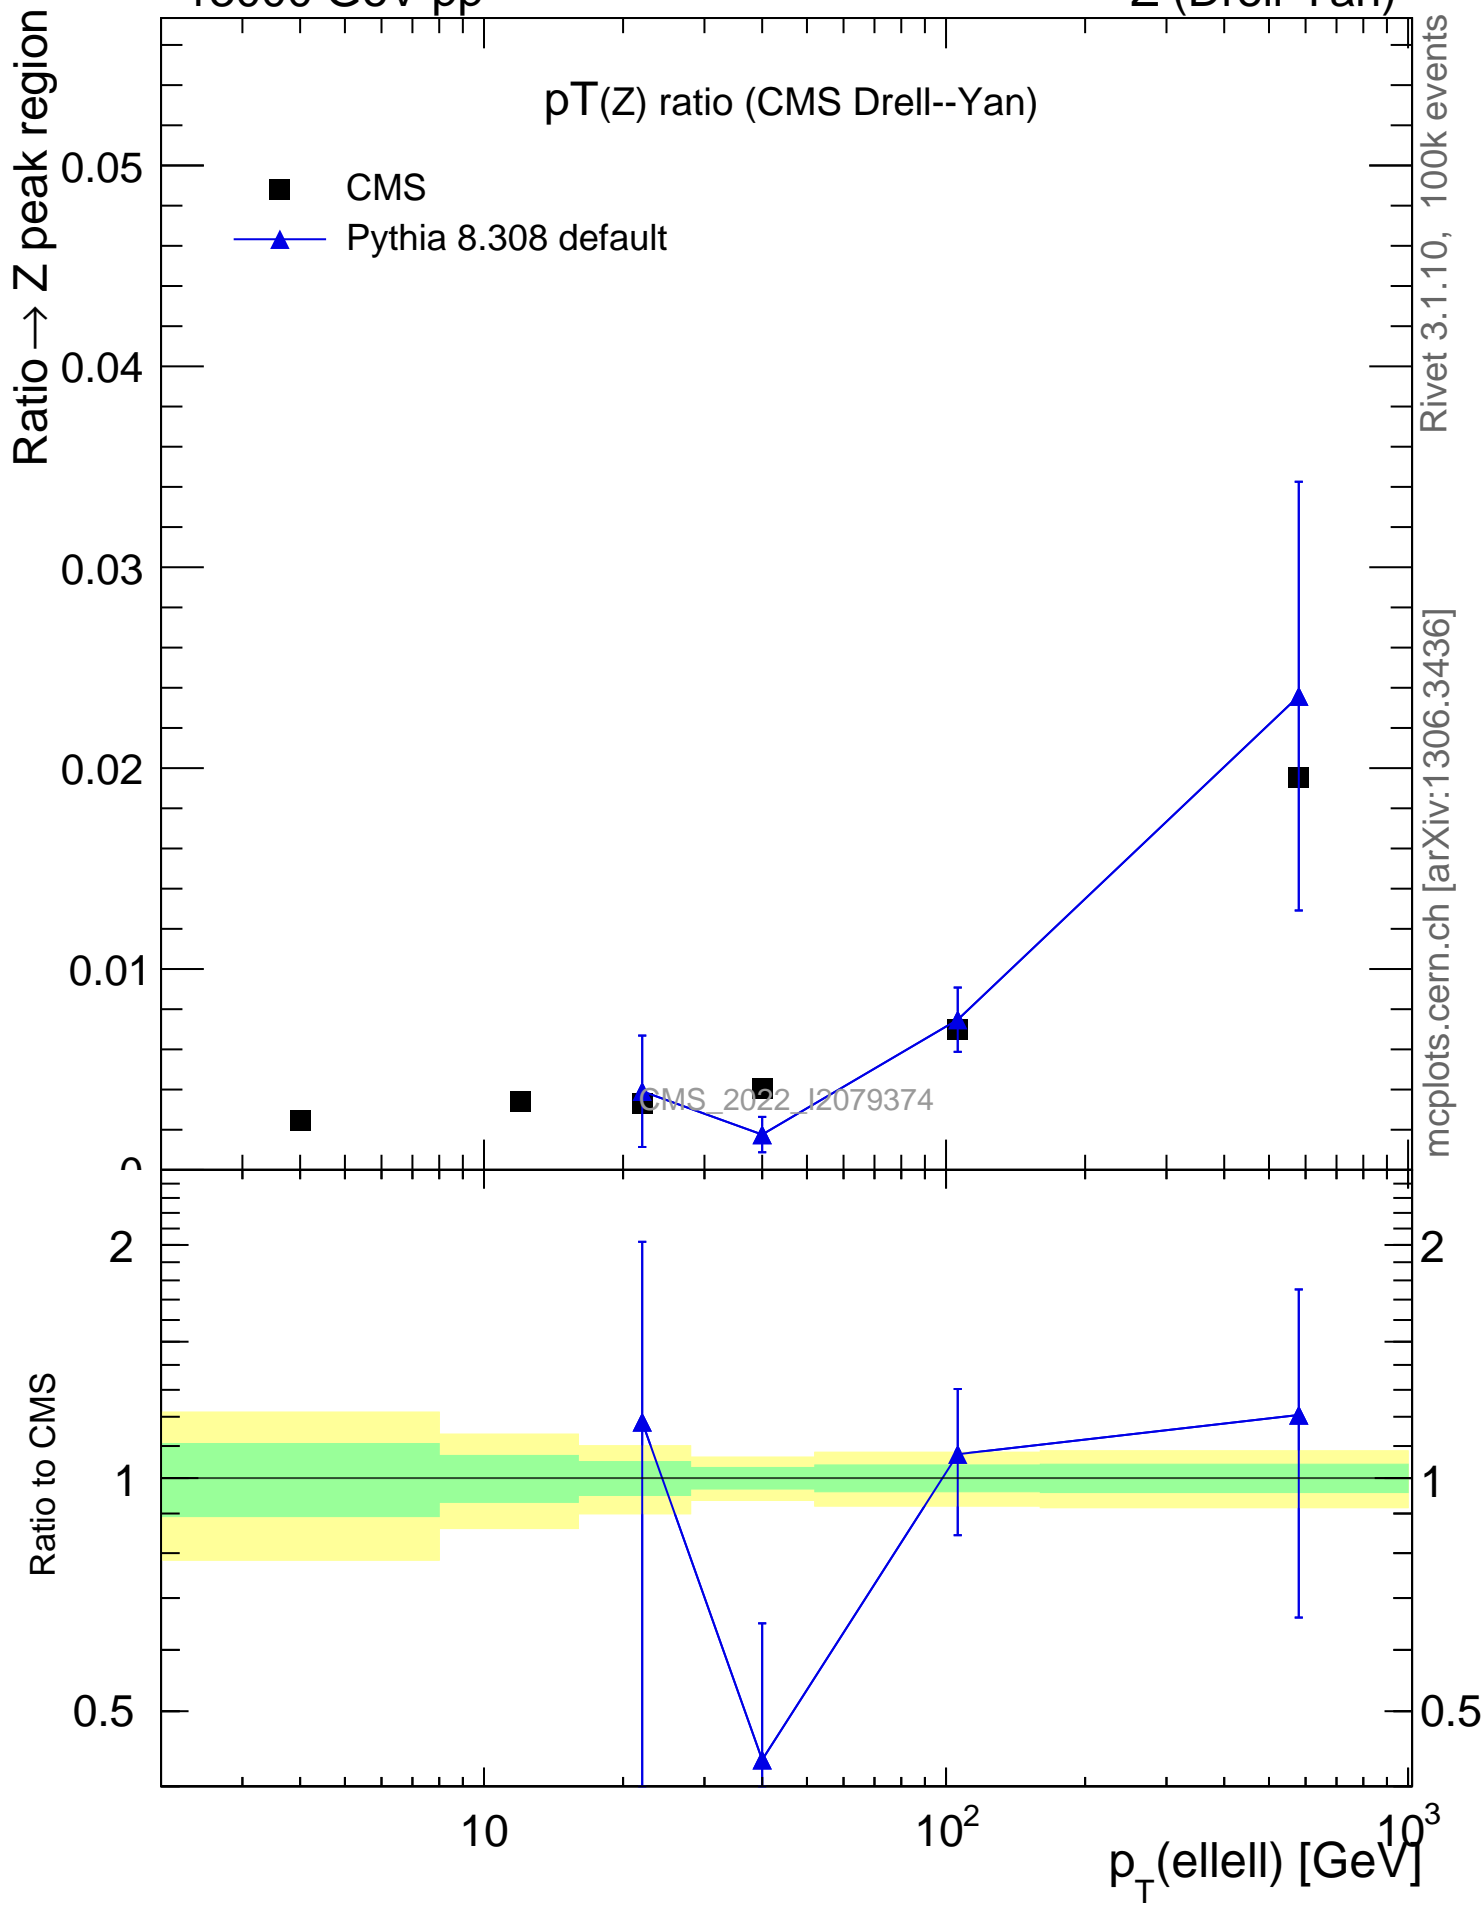

13000 GeV pp

Z (Drell-Yan)

Rivet 3.1.10, 100k events  
mcplots.cern.ch [arXiv:1306.3436]